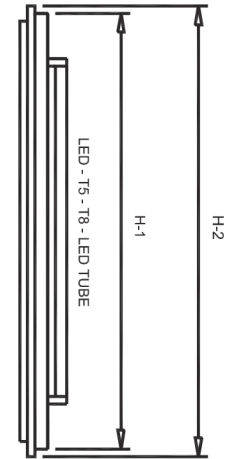

W54 MIDI

CABLE EXIT L = 1200mm
 LIGHTING L = 1200mm
 RESISTANCE L = 1200mm
 EARTING L = 1200mm

W54	H-1	H-2	KH	KG
1250mm	1560mm	1572mm	1523mm	608mm
1250mm	1760mm	1772mm	1723mm	608mm

W54	H-1	H-2	KH	KG
2500mm	1560mm	1572mm	1523mm	608mm
2500mm	1760mm	1772mm	1723mm	608mm

W54	H-1	H-2	KH	KG
3750mm	1560mm	1572mm	1523mm	608mm
3750mm	1760mm	1772mm	1723mm	608mm