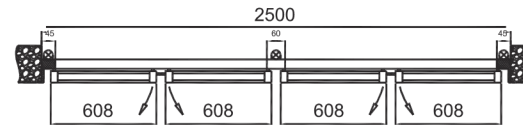

W54 MIDI

CABLE EXIT L = 1200mm
 LIGHTING L = 1200mm
 RESISTANCE L = 1200mm
 EARTING L = 1200mm

W54	H-1	H-2	KH	KG
1250mm	1560mm	1572mm	1523mm	608mm
1250mm	1760mm	1772mm	1723mm	608mm

W54	H-1	H-2	KH	KG
2500mm	1560mm	1572mm	1523mm	608mm
2500mm	1760mm	1772mm	1723mm	608mm

W54	H-1	H-2	KH	KG
3750mm	1560mm	1572mm	1523mm	608mm
3750mm	1760mm	1772mm	1723mm	608mm