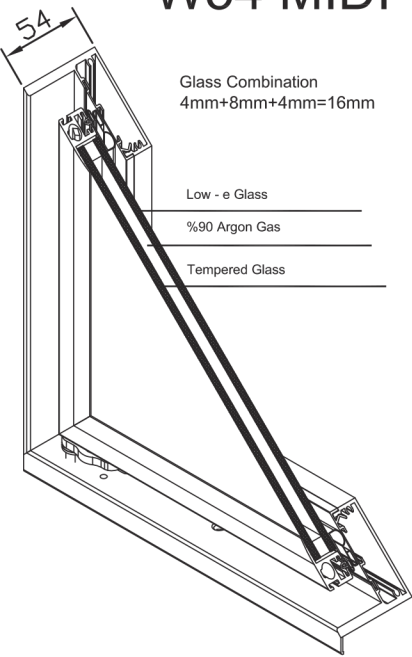

W54 MIDI

CABLE EXIT L = 1200mm
 LIGHTING L = 1200mm
 RESISTANCE L = 1200mm
 EARTING L = 1200mm

W54	H-1	H-2	KH	KG
1250mm	1560mm	1572mm	1523mm	608mm
1250mm	1760mm	1772mm	1723mm	608mm

W54	H-1	H-2	KH	KG
2500mm	1560mm	1572mm	1523mm	608mm
2500mm	1760mm	1772mm	1723mm	608mm

W54	H-1	H-2	KH	KG
3750mm	1560mm	1572mm	1523mm	608mm
3750mm	1760mm	1772mm	1723mm	608mm