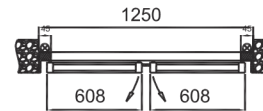

W54 MIDI

CABLE EXIT L = 1200mm
 LIGHTING L = 1200mm
 RESISTANCE L = 1200mm
 EARTING L = 1200mm

W54	H-1	H-2	KH	KG
1250mm	1560mm	1572mm	1523mm	608mm
1250mm	1760mm	1772mm	1723mm	608mm

W54	H-1	H-2	KH	KG
2500mm	1560mm	1572mm	1523mm	608mm
2500mm	1760mm	1772mm	1723mm	608mm

W54	H-1	H-2	KH	KG
3750mm	1560mm	1572mm	1523mm	608mm
3750mm	1760mm	1772mm	1723mm	608mm