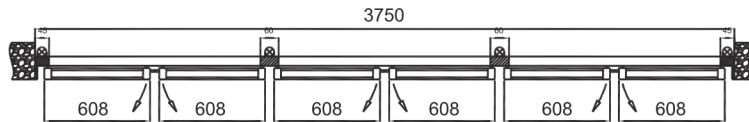

W54 MIDI

CABLE EXIT L = 1200mm
 LIGHTING L = 1200mm
 RESISTANCE L = 1200mm
 EARTING L = 1200mm

W54	H-1	H-2	KH	KG
1250mm	1560mm	1572mm	1523mm	608mm
1250mm	1760mm	1772mm	1723mm	608mm

W54	H-1	H-2	KH	KG
2500mm	1560mm	1572mm	1523mm	608mm
2500mm	1760mm	1772mm	1723mm	608mm

W54	H-1	H-2	KH	KG
3750mm	1560mm	1572mm	1523mm	608mm
3750mm	1760mm	1772mm	1723mm	608mm