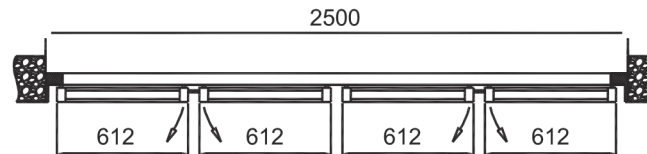

TMAX

Glass Combination
4mm+10mm+4mm=18mm

Low - e Glass

%90 Argon Gas

Tempered Glass

54

PVC STRUCTURE

TMAX

	H-1	H-2	KH	KG
1250mm	1560mm	1576mm	1497mm	612mm
1250mm	1760mm	1776mm	1697mm	612mm

TMAX

	H-1	H-2	KH	KG
2500mm	1560mm	1576mm	1497mm	612mm
2500mm	1760mm	1776mm	1697mm	612mm

TMAX

	H-1	H-2	KH	KG
3750mm	1560mm	1576mm	1497mm	612mm
3750mm	1760mm	1776mm	1697mm	612mm