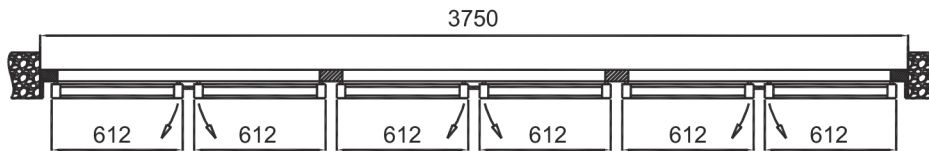

TMAX

Glass Combination
4mm+10mm+4mm=18mm

Low - e Glass

%90 Argon Gas

Tempered Glass

54

PVC STRUCTURE

TMAX

	H-1	H-2	KH	KG
1250mm	1560mm	1576mm	1497mm	612mm
1250mm	1760mm	1776mm	1697mm	612mm

TMAX

	H-1	H-2	KH	KG
2500mm	1560mm	1576mm	1497mm	612mm
2500mm	1760mm	1776mm	1697mm	612mm

TMAX

	H-1	H-2	KH	KG
3750mm	1560mm	1576mm	1497mm	612mm
3750mm	1760mm	1776mm	1697mm	612mm