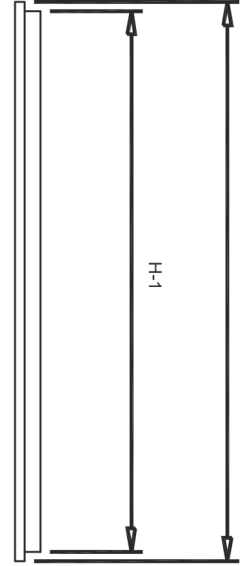

TMAX

Glass Combination
4mm+10mm+4mm=18mm

Low - e Glass

%90 Argon Gas

Tempered Glass

54

PVC STRUCTURE

TMAX

	H-1	H-2	KH	KG
1250mm	1560mm	1576mm	1497mm	612mm
1250mm	1760mm	1776mm	1697mm	612mm

TMAX

	H-1	H-2	KH	KG
2500mm	1560mm	1576mm	1497mm	612mm
2500mm	1760mm	1776mm	1697mm	612mm

TMAX

	H-1	H-2	KH	KG
3750mm	1560mm	1576mm	1497mm	612mm
3750mm	1760mm	1776mm	1697mm	612mm