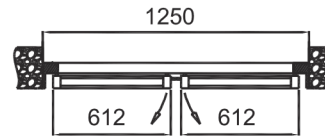

TMAX

Glass Combination
4mm+10mm+4mm=18mm

Low - e Glass

%90 Argon Gas

Tempered Glass

54

PVC STRUCTURE

TMAX

	H-1	H-2	KH	KG
1250mm	1560mm	1576mm	1497mm	612mm
1250mm	1760mm	1776mm	1697mm	612mm

TMAX

	H-1	H-2	KH	KG
2500mm	1560mm	1576mm	1497mm	612mm
2500mm	1760mm	1776mm	1697mm	612mm

TMAX

	H-1	H-2	KH	KG
3750mm	1560mm	1576mm	1497mm	612mm
3750mm	1760mm	1776mm	1697mm	612mm