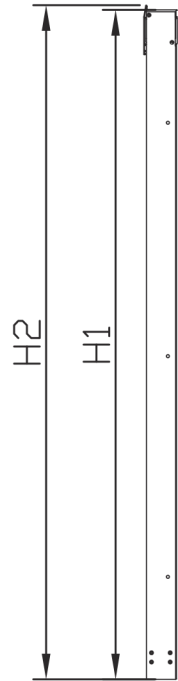

# Q52N GRAVITY SLIDING

Glass Combination  
4mm+8mm+4mm=16mm

Low - e Glass

%90 Argon Gas

Tempered Glass

A

Q52N	H-1	H-2	KH	
1250mm	1560mm	1569mm	1463mm	
1250mm	1760mm	1769mm	1663mm	