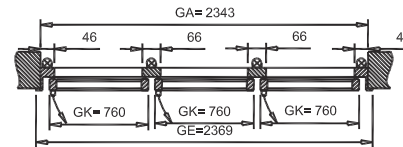

# W75 MAXI POSITIVE

CABLE EXIT	L = 1200mm
LIGHTING	L = 1200mm
RESISTANCE	L = 1200mm
EARTING	L = 1200mm

W75 MAXI POSITIVE

W75	H-1	H-2
1562mm	1639mm	1665mm
1562mm	1799mm	1825mm
1562mm	1839mm	1865mm

W75 MAXI POSITIVE

W75	H-1	H-2
2343mm	1639mm	1665mm
2343mm	1799mm	1825mm
2343mm	1839mm	1865mm

W75 MAXI POSITIVE

W75	H-1	H-2
3124mm	1639mm	1665mm
3124mm	1799mm	1825mm
3124mm	1839mm	1865mm