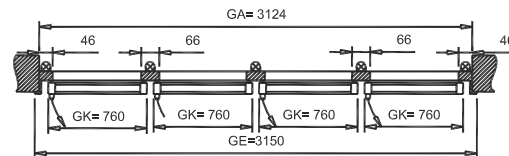

# W75 MAXI POSITIVE

CABLE EXIT	L = 1200mm
LIGHTING	L = 1200mm
RESISTANCE	L = 1200mm
EARTING	L = 1200mm

W75 MAXI POSITIVE

W75	H-1	H-2
1562mm	1639mm	1665mm
1562mm	1799mm	1825mm
1562mm	1839mm	1865mm

W75 MAXI POSITIVE

W75	H-1	H-2
2343mm	1639mm	1665mm
2343mm	1799mm	1825mm
2343mm	1839mm	1865mm

W75 MAXI POSITIVE

W75	H-1	H-2
3124mm	1639mm	1665mm
3124mm	1799mm	1825mm
3124mm	1839mm	1865mm