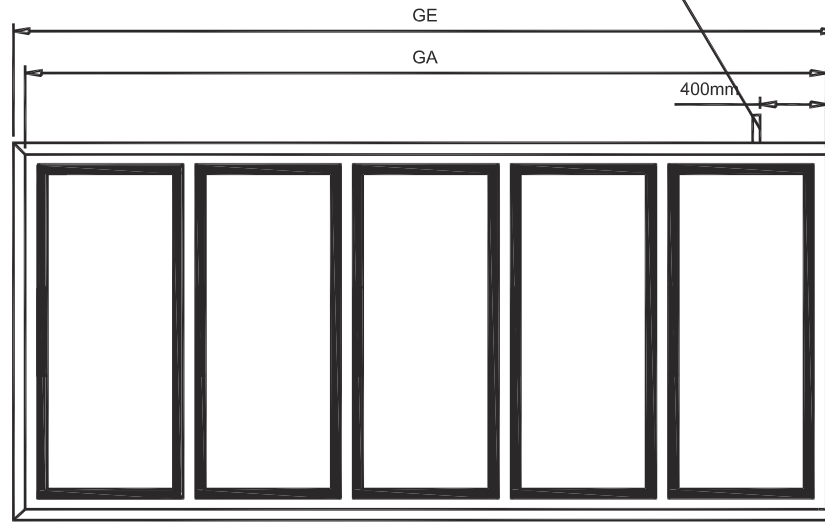

# W75 MAXI POSITIVE

CABLE EXIT	L = 1200mm
LIGHTING	L = 1200mm
RESISTANCE	L = 1200mm
EARTING	L = 1200mm

W75 MAXI POSITIVE

W75	H-1	H-2
1562mm	1639mm	1665mm
1562mm	1799mm	1825mm
1562mm	1839mm	1865mm

W75 MAXI POSITIVE

W75	H-1	H-2
2343mm	1639mm	1665mm
2343mm	1799mm	1825mm
2343mm	1839mm	1865mm

W75 MAXI POSITIVE

W75	H-1	H-2
3124mm	1639mm	1665mm
3124mm	1799mm	1825mm
3124mm	1839mm	1865mm