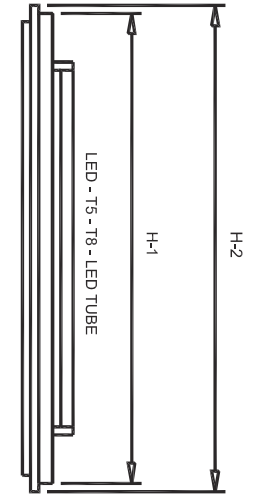

# W75 MAXI POSITIVE

CABLE EXIT	L = 1200mm
LIGHTING	L = 1200mm
RESISTANCE	L = 1200mm
EARTING	L = 1200mm

W75 MAXI POSITIVE

W75	H-1	H-2
1562mm	1639mm	1665mm
1562mm	1799mm	1825mm
1562mm	1839mm	1865mm

W75 MAXI POSITIVE

W75	H-1	H-2
2343mm	1639mm	1665mm
2343mm	1799mm	1825mm
2343mm	1839mm	1865mm

W75 MAXI POSITIVE

W75	H-1	H-2
3124mm	1639mm	1665mm
3124mm	1799mm	1825mm
3124mm	1839mm	1865mm