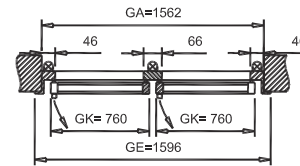

# W75 MAXI POSITIVE

CABLE EXIT	L = 1200mm
LIGHTING	L = 1200mm
RESISTANCE	L = 1200mm
EARTING	L = 1200mm

W75 MAXI POSITIVE

W75	H-1	H-2
1562mm	1639mm	1665mm
1562mm	1799mm	1825mm
1562mm	1839mm	1865mm

W75 MAXI POSITIVE

W75	H-1	H-2
2343mm	1639mm	1665mm
2343mm	1799mm	1825mm
2343mm	1839mm	1865mm

W75 MAXI POSITIVE

W75	H-1	H-2
3124mm	1639mm	1665mm
3124mm	1799mm	1825mm
3124mm	1839mm	1865mm