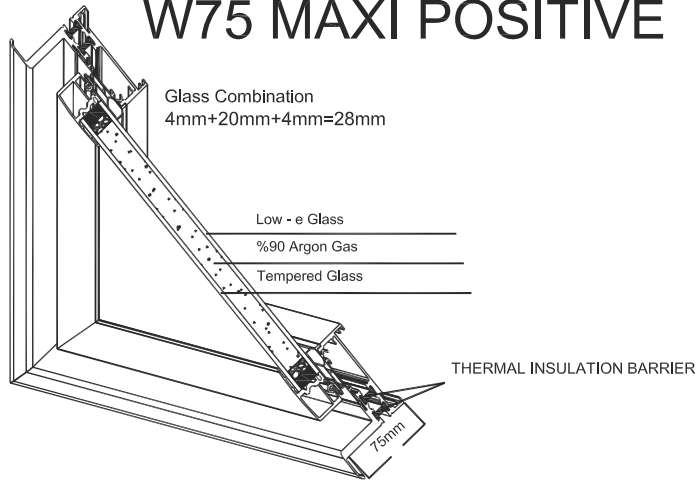

# W75 MAXI POSITIVE

CABLE EXIT	L = 1200mm
LIGHTING	L = 1200mm
RESISTANCE	L = 1200mm
EARTING	L = 1200mm

W75 MAXI POSITIVE

W75	H-1	H-2
1562mm	1639mm	1665mm
1562mm	1799mm	1825mm
1562mm	1839mm	1865mm

W75 MAXI POSITIVE

W75	H-1	H-2
2343mm	1639mm	1665mm
2343mm	1799mm	1825mm
2343mm	1839mm	1865mm

W75 MAXI POSITIVE

W75	H-1	H-2
3124mm	1639mm	1665mm
3124mm	1799mm	1825mm
3124mm	1839mm	1865mm