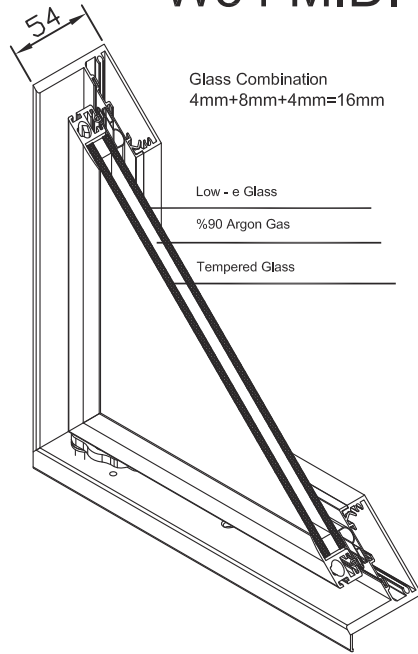

W54 MIDI

CABLE EXIT	L = 1200mm
LIGHTING	L = 1200mm
RESISTANCE	L = 1200mm
EARTING	L = 1200mm

W54	H-1	H-2	KH	KG
1250mm	1560mm	1572mm	1523mm	608mm
1250mm	1760mm	1772mm	1723mm	608mm

W54	H-1	H-2	KH	KG
2500mm	1560mm	1572mm	1523mm	608mm
2500mm	1760mm	1772mm	1723mm	608mm

W54	H-1	H-2	KH	KG
3750mm	1560mm	1572mm	1523mm	608mm
3750mm	1760mm	1772mm	1723mm	608mm