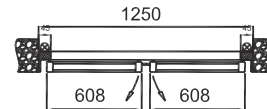

W54 MIDI

CABLE EXIT	L = 1200mm
LIGHTING	L = 1200mm
RESISTANCE	L = 1200mm
EARTING	L = 1200mm

W54	H-1	H-2	KH	KG
1250mm	1560mm	1572mm	1523mm	608mm
1250mm	1760mm	1772mm	1723mm	608mm

W54	H-1	H-2	KH	KG
2500mm	1560mm	1572mm	1523mm	608mm
2500mm	1760mm	1772mm	1723mm	608mm

W54	H-1	H-2	KH	KG
3750mm	1560mm	1572mm	1523mm	608mm
3750mm	1760mm	1772mm	1723mm	608mm