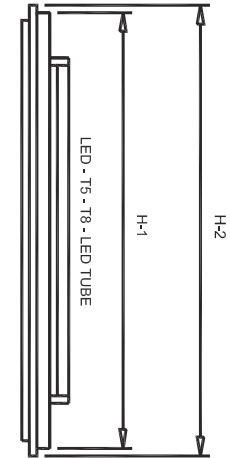

W54 MIDI

CABLE EXIT	L = 1200mm
LIGHTING	L = 1200mm
RESISTANCE	L = 1200mm
EARTING	L = 1200mm

W54	H-1	H-2	KH	KG
1250mm	1560mm	1572mm	1523mm	608mm
1250mm	1760mm	1772mm	1723mm	608mm

W54	H-1	H-2	KH	KG
2500mm	1560mm	1572mm	1523mm	608mm
2500mm	1760mm	1772mm	1723mm	608mm

W54	H-1	H-2	KH	KG
3750mm	1560mm	1572mm	1523mm	608mm
3750mm	1760mm	1772mm	1723mm	608mm