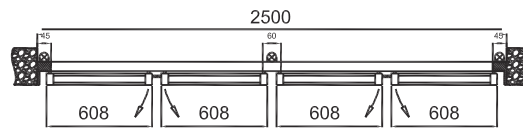

W54 MIDI

CABLE EXIT	L = 1200mm
LIGHTING	L = 1200mm
RESISTANCE	L = 1200mm
EARTING	L = 1200mm

W54	H-1	H-2	KH	KG
1250mm	1560mm	1572mm	1523mm	608mm
1250mm	1760mm	1772mm	1723mm	608mm

W54	H-1	H-2	KH	KG
2500mm	1560mm	1572mm	1523mm	608mm
2500mm	1760mm	1772mm	1723mm	608mm

W54	H-1	H-2	KH	KG
3750mm	1560mm	1572mm	1523mm	608mm
3750mm	1760mm	1772mm	1723mm	608mm