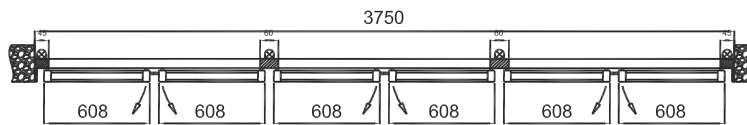

W54 MIDI

CABLE EXIT	L = 1200mm
LIGHTING	L = 1200mm
RESISTANCE	L = 1200mm
EARTING	L = 1200mm

W54	H-1	H-2	KH	KG
1250mm	1560mm	1572mm	1523mm	608mm
1250mm	1760mm	1772mm	1723mm	608mm

W54	H-1	H-2	KH	KG
2500mm	1560mm	1572mm	1523mm	608mm
2500mm	1760mm	1772mm	1723mm	608mm

W54	H-1	H-2	KH	KG
3750mm	1560mm	1572mm	1523mm	608mm
3750mm	1760mm	1772mm	1723mm	608mm