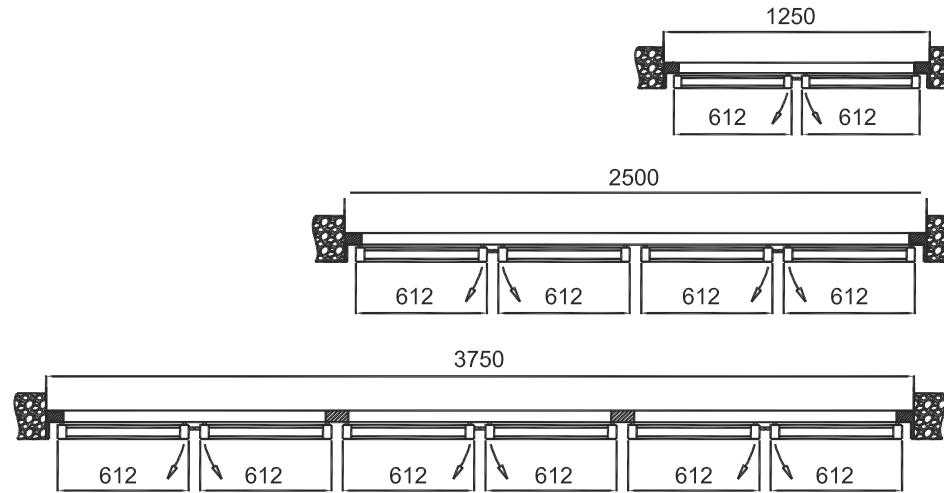

# TMAX

Glass Combination  
4mm+10mm+4mm=18mm

Low - e Glass

%90 Argon Gas

Tempered Glass

PVC STRUCTURE

# TMAX

	H-1	H-2	KH	KG
1250mm	1560mm	1576mm	1497mm	612mm
1250mm	1760mm	1776mm	1697mm	612mm

# TMAX

	H-1	H-2	KH	KG
2500mm	1560mm	1576mm	1497mm	612mm
2500mm	1760mm	1776mm	1697mm	612mm

# TMAX

	H-1	H-2	KH	KG
3750mm	1560mm	1576mm	1497mm	612mm
3750mm	1760mm	1776mm	1697mm	612mm