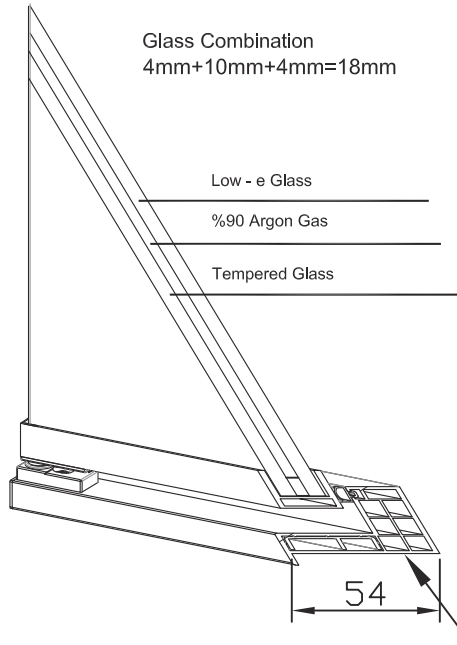

# TMAX

Glass Combination  
4mm+10mm+4mm=18mm

Low - e Glass

%90 Argon Gas

Tempered Glass

PVC STRUCTURE

# TMAX

	H-1	H-2	KH	KG
1250mm	1560mm	1576mm	1497mm	612mm
1250mm	1760mm	1776mm	1697mm	612mm

# TMAX

	H-1	H-2	KH	KG
2500mm	1560mm	1576mm	1497mm	612mm
2500mm	1760mm	1776mm	1697mm	612mm

# TMAX

	H-1	H-2	KH	KG
3750mm	1560mm	1576mm	1497mm	612mm
3750mm	1760mm	1776mm	1697mm	612mm