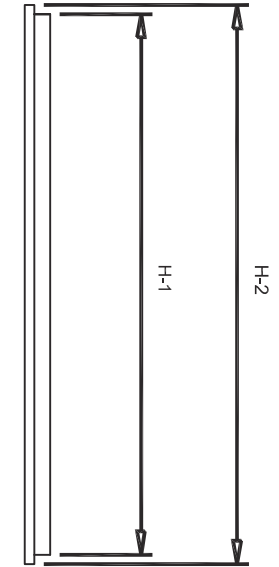

# TMAX

Glass Combination  
4mm+10mm+4mm=18mm

Low - e Glass

%90 Argon Gas

Tempered Glass

PVC STRUCTURE

# TMAX

	H-1	H-2	KH	KG
1250mm	1560mm	1576mm	1497mm	612mm
1250mm	1760mm	1776mm	1697mm	612mm

# TMAX

	H-1	H-2	KH	KG
2500mm	1560mm	1576mm	1497mm	612mm
2500mm	1760mm	1776mm	1697mm	612mm

# TMAX

	H-1	H-2	KH	KG
3750mm	1560mm	1576mm	1497mm	612mm
3750mm	1760mm	1776mm	1697mm	612mm