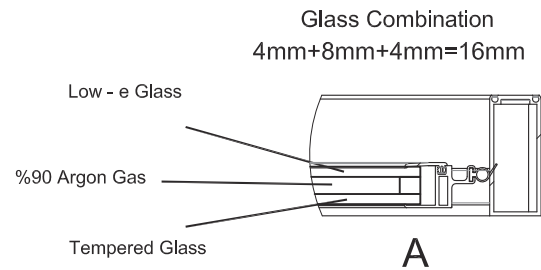

# Q52N GRAVITY SLIDING

Q52N	H-1	H-2	KH	
1250mm	1560mm	1569mm	1463mm	
1250mm	1760mm	1769mm	1663mm	