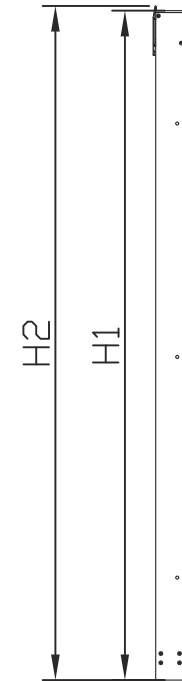

# Q52N GRAVITY SLIDING

Q52N	H-1	H-2	KH	
1250mm	1560mm	1569mm	1463mm	
1250mm	1760mm	1769mm	1663mm	